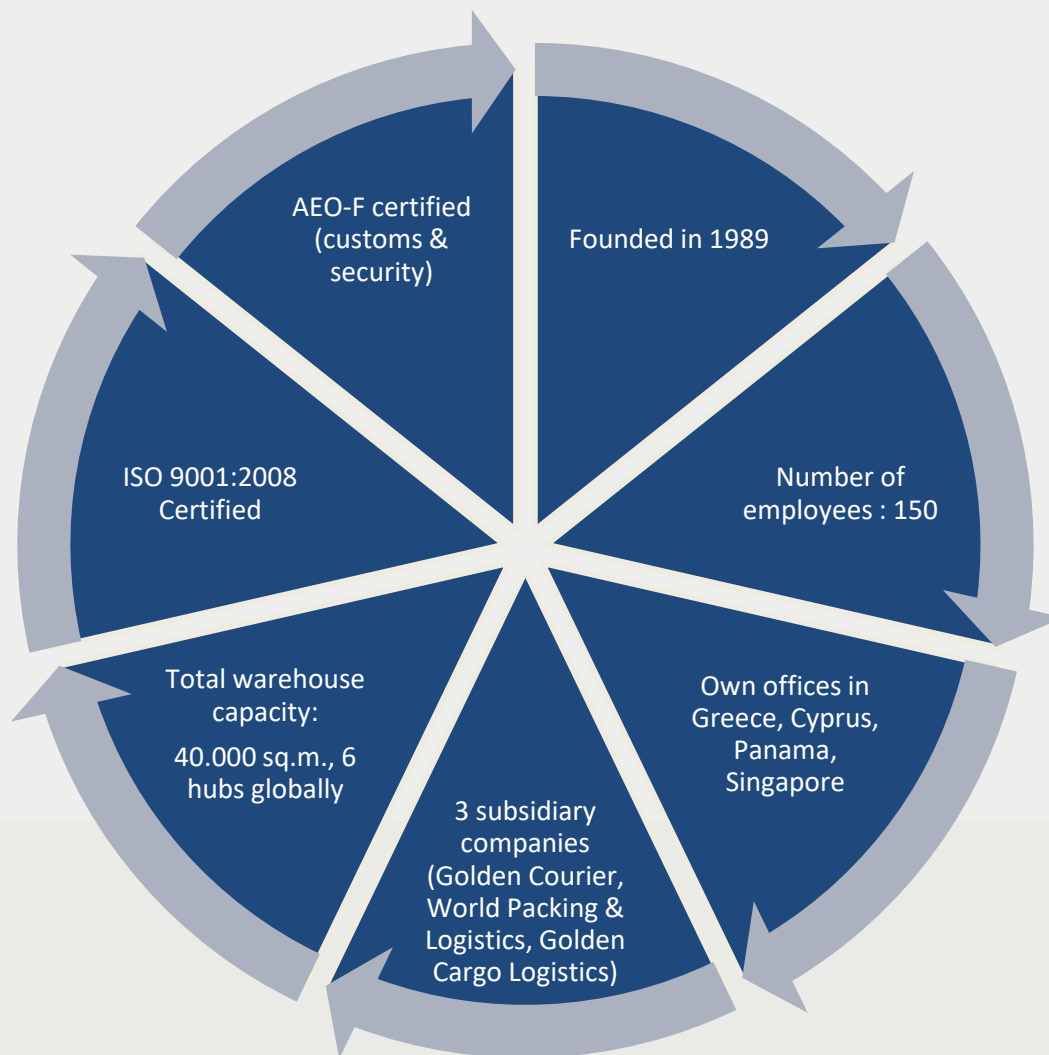

Maritime Logistics

# Company Profile

## Facts & Figures

- **Revenue :** >30,0 million USD
- **Number of shipments:** > 40000/2018
- **Volume:** > 11.000 tons
- **On-board deliveries:** > 15000
- **Customer base:** 250 companies - Providing service for 2.500 vessels
- **Number of employees:** 150
- **Branch offices:** Singapore, Japan, Cyprus, Panama
- **Main Hubs:** Greece, Netherlands, Korea, Japan, Shanghai, Singapore
- **Supporting Hubs:** Hamburg, Genoa, Copenhagen, Algeciras, Houston, Panama, Durban

# Why Panama

- An average of 33 vessels per day cross the Canal
- Over 12 thousand calls per year
- Ocean traffic with over 250 thousand tons of cargo
- Core service providing center in the region
- Firm, quick and flexible customs system
- Ease of access to vessels
- Emerging logistics HUB for neighboring countries
- Stable economic and political environment
- Open to foreign investments
- Perfect fit for our marine logistics operational model providing last mile service with full supply chain control